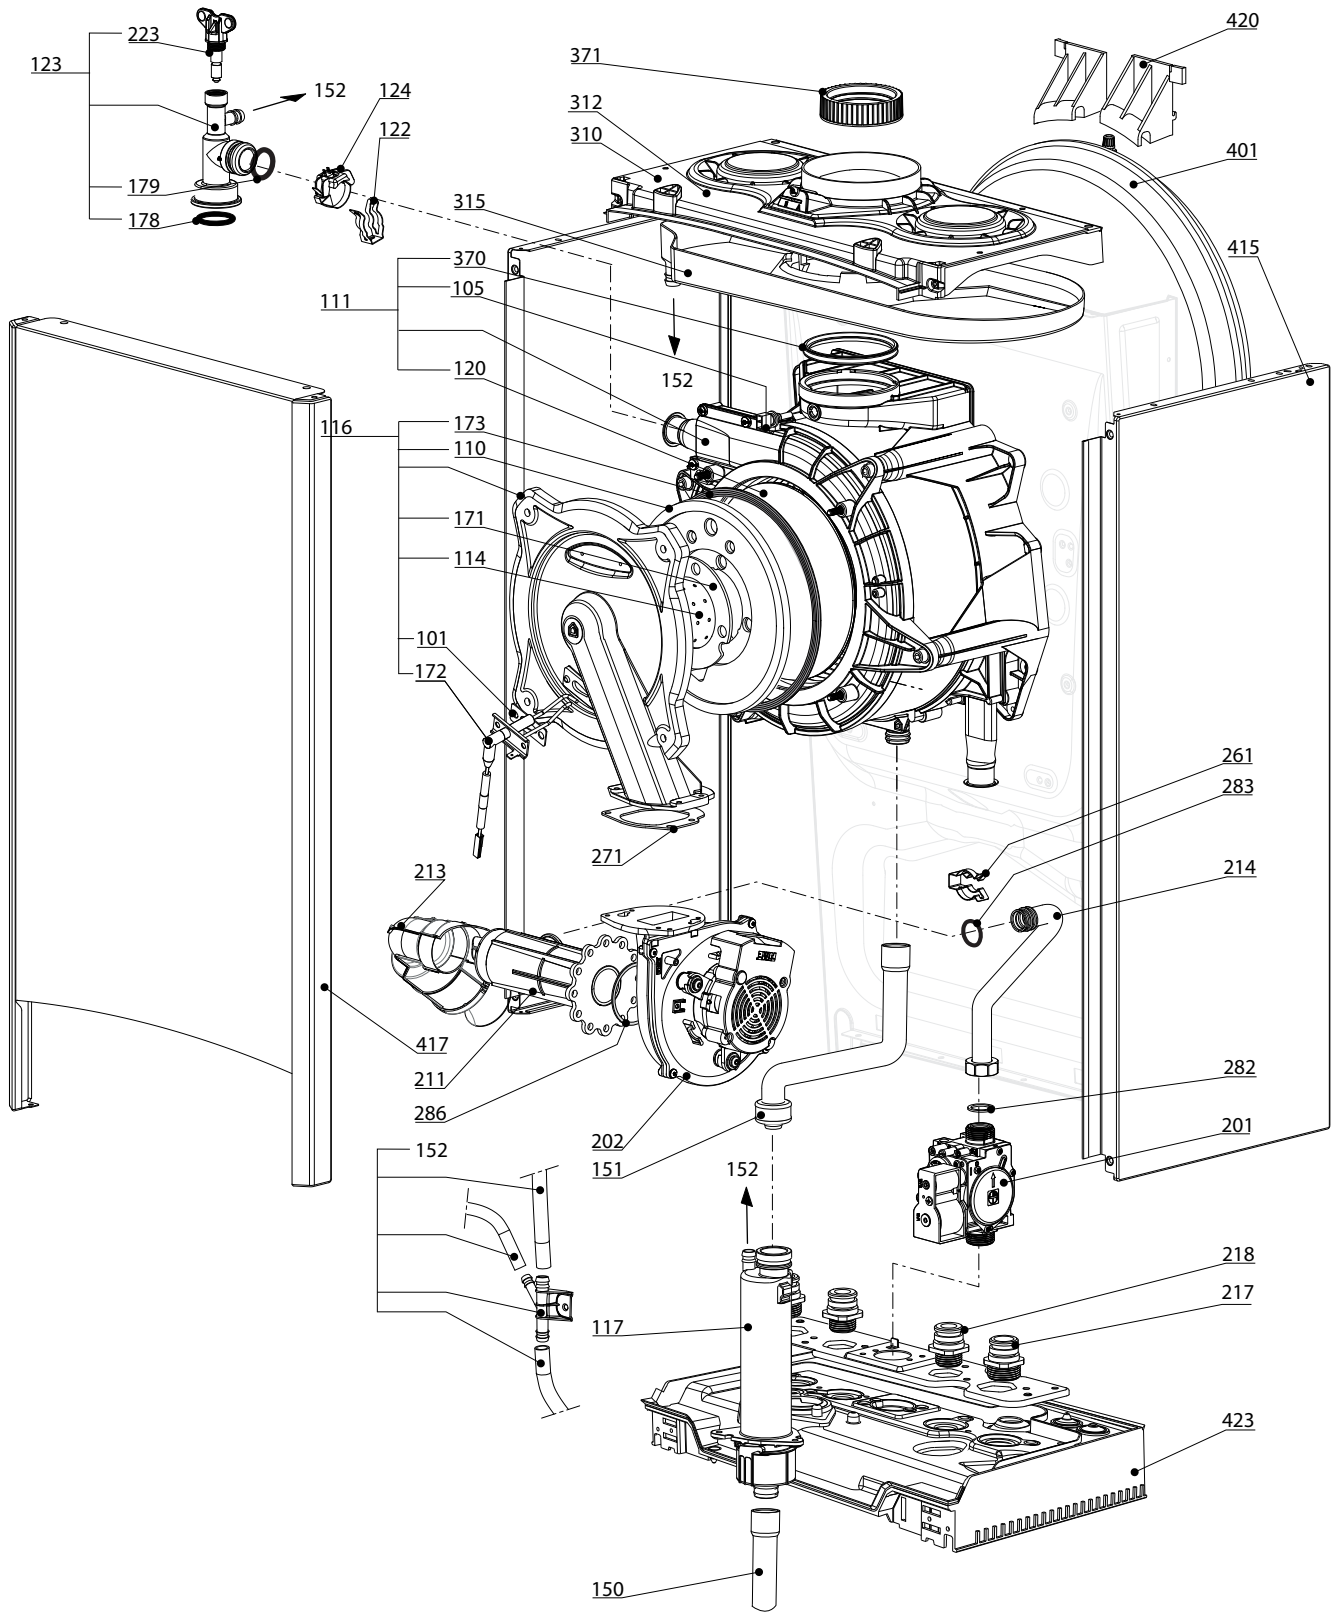

ARISTON

SPARE PARTS EXPLODED VIEW GAS-WALL CONDENSING BOILERS

Model

CLAS ONE

R8203482-03 - 14/06/2018

CLAS ONE

Gas-wall condensing boilers

1	3301017	CLAS ONE 24 RDC	07-2017	-
2	3301036	CLAS ONE 30 RDC	07-2017	-
3	3301037	CLAS ONE 35 RDC	07-2017	-
4	3301038	CLAS ONE SYSTEM 18 RDC	07-2017	04-2018
5	3301039	CLAS ONE SYSTEM 24 RDC	07-2017	-
6	3301040	CLAS ONE SYSTEM 30 RDC	02-2017	-
7	3301041	CLAS ONE SYSTEM 35 RDC	07-2017	-

Col	Reference	Model type	Begin	End